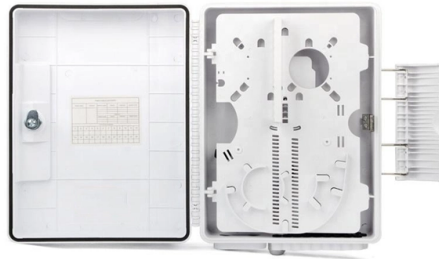

Cable management frame appearance

Overview

Cable trunking is a sealed system which has rectangular cross sections with adjustable elements. These systems are designed to protect cabling in the workplace, maximise space, and improve safety. These frames consist of single and combination channels, brackets, nuts, and. Network cable managers are essential tools for organizing and securing cables in various settings, including homes, offices, and data centers. The Cable Management frame fits several types of splice closures on the market. Network cable management encompasses the tools, techniques, and infrastructure used to organize, protect, and route network cables (e., Ethernet, fiber optic, coaxial). Simplify troubleshooting and maintenance. Whether you're managing data centers, intra-building pathways, or telecommunication closets, our VCM solutions provide the necessary tools to keep your cables secure. The HellermannTyton 2 post patching frame is a 19" wide, 45U high floor standing unit.