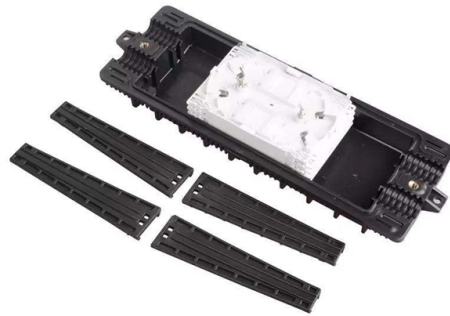

How to connect fiber optic cables using a small junction box

Overview

Learn the essential steps for installing an OPGW cable joint box, including preparation, mounting, fiber splicing, and sealing techniques, to ensure reliable and secure fiber optic connections in overhead power lines. Adhering to these steps ensures optimal performance and longevity of the telecommunications system. To ensure that you install your fiber. Aerial 12 24 Core PP ABS Material junction box fiber optic splice closure is one of the most important equipment for user access points and junction box. The fiber closure is used to protect and distribute data between two or more cables. more Aerial 12. one thread adapter when an adaptor is used. A blankin ssemble cable through Ex-Proof Cable Gland. As networks expand and more homes and businesses require high-speed connectivity, skillfully installing and managing an FDB becomes essential knowledge for any.

Article Content

Connect two Fiber Optic Cables using Patch Cord?

Here in the picture, Red links are fiber optic cables; and green is the fiber optic patch cord intended to connect with. Please advise. Edit: Just to make myself clear, the small 6 position

A fiber optic junction box, also known as a fiber optic distribution box or termination box, is a protective enclosure that

What is the Role of LC Pigtails in Fiber Optic Networks?

FTTH (Fiber To The Home): LC pigtails can be used within the termination box at a customer's premises to connect the incoming fiber optic

How To Use Fiber Distribution Box?

Inside the weatherproof metal or composite box, fragile glass fibers are spliced and managed before distributing signals to homes and buildings in the

Fiber Optic Connector Types: A Beginners Guide