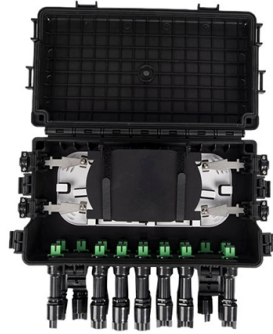

Jiduo Intelligent Distribution Box

Overview

JP series integrated intelligent distribution box is a new type of outdoor integrated distribution device integrating multiple functions such as power distribution, control, protection, metering, reactive compensation, etc. The intelligent distribution box comprises multiple electrical devices, the electrical devices at least comprising a common power supply module, a main input intelligent circuit breaker, at least one branch intelligent circuit breaker, a central processing unit, and a standard guide rail. It comprehensively utilizes big data, cloud computing, and mobile internet to build an intelligent temporary power box management platform. Based on the MV and LV intelligent equipment and distribution master station system, the modeling of MV and LV equipment and automatic generation of geographical layout and electrical wiring diagram are realized through IoT technology and full-automatic cloud-edge collaboration to realize.