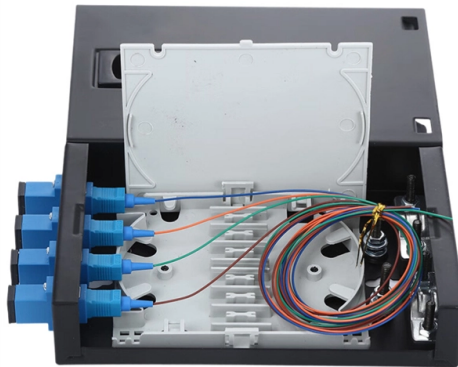

## Overview

The MT9085A-057 from Anritsu Corporation is a Optical Time Domain Reflectometer (OTDR) with Optical Wavelength 1310 to 1625 nm, Dynamic Range 32.5 to 100 km (MM), DC Voltage 12 VDC. ACCESS Master series is a compact handheld all-in-one tester for performing optical pulse tests, optical loss and power measurements, and optical fiber end-face inspections The ACCESS Master MT9085 series is a compact handheld all-in-one tester for performing optical pulse tests, optical loss/power. Large 8-inch enhanced display for easy viewing of results indoors or outdoors Enhanced usability, utilizing a combination of both touch screen and hard-keys Easy to understand graphical summary using Anritsu industry leading "Fiber Visualizer" ACCESS Master has met and exceeded the needs of. The Anritsu MT9085A Series ACCESS Master OTDR is a compact, handheld optical time domain reflectometer (OTDR), suitable for performing optical pulse tests, optical loss/power measurements, and optical fiber end-face inspections involved in Verizon tower testing. Compared with the previous line of reflectometers, the new Anritsu MT9085 series received a high-resolution touch.