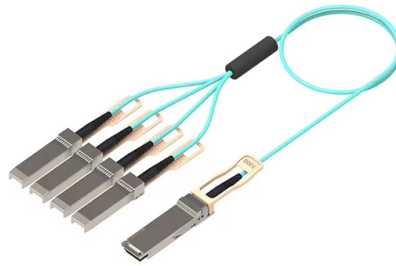

Spanish Wall-Mounted Wiring Box with 12 Cores

Overview

com), a company specializing in communications solutions with a presence in Spain and Portugal, presents the CM12LCD-XY model, a wall-mounted distribution box for fiber optic cables with twelve SC ports (twenty-four in LC Duplex). The new wall-mounted box consists of. NEXCONEC ® Lockable IP65 & UV Resistant distribution box is supplied unloaded as standard and offers the ability to terminate 12 fibers housed in a strong robust ABS enclosure for indoor and outdoor applications. An internal detachable tray provides a neat and tidy solution for housing 12 SC. 12 Core Fiber Optic Distribution Boxes for Indoor/Outdoor Connectivity with IP 65 Protection. This sturdy. Bases assembled and wired according to REBT: 2002 Manufactured with high-durability halogen-free plastics and are available in a range of from 10 to 125 Amperes and from 24 to 500 Volts, with IP44-IP54-IP67 protection. It is equipped with 12 SC adapters and can work in outdoor environments. How can I pay for my order?

Caja de distribución de fibra óptica interior/exterior montada en la ...

Este gabinete de caja de distribución de fibra óptica FTTH con terminación de acceso montada en la pared para interiores y exteriores de 12 puertos se utiliza para administrar cables de fibra óptica SC

Fiber Terminal Box 12 cores LC UPC Optical Fiber Distribution Wall ...

6ft Box|Enhance your network with our 12-core LC UPC Fiber Terminal Box, a versatile solution for indoor and outdoor fiber optic distribution, featuring a durable wall-mount design and compact size

Lockable Indoor/Outdoor Wall Box 12 Ports SC

An internal detachable tray provides a neat and tidy solution for housing 12 SC simplex connections and splices. The box has 12 patch cord exit points and up to