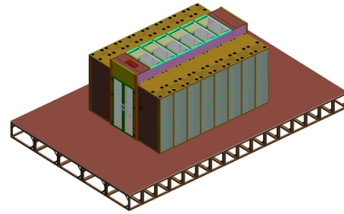

# Xpower Electric Track Distribution Box

## Overview

Designed to meet the growing demand for accessible electrical outlets, the Xpower modular power track provides power wherever it is needed. The track can be either mounted as wall skirting, clamped to the end of a desk, or run parallel beneath a conference table. It matches the design trend of. The Richard J. The rigging system in Helena Middle. XPower Electrical Singapore, we are committed to keeping your home and business powered with safe, reliable, and affordable electrical services. Need help?

Browse power distribution boxes with circuit breaker protection and multiple outlet configurations. Available in flush and surface mounting design. Colour available as standard RAL 7035 and other colours are. Modular Power Distribution: The Roeasy 8000W Universal Power Rail Track System provides a flexible, expandable solution for managing multiple electrical devices on office desks or workspaces, supporting high-power demands (up to 8000W) with integrated safety features.

## Electric power distribution

A 50 kVA pole-mounted distribution transformer Electric power distribution is the final stage in the delivery of electricity. Electricity is carried from the transmission